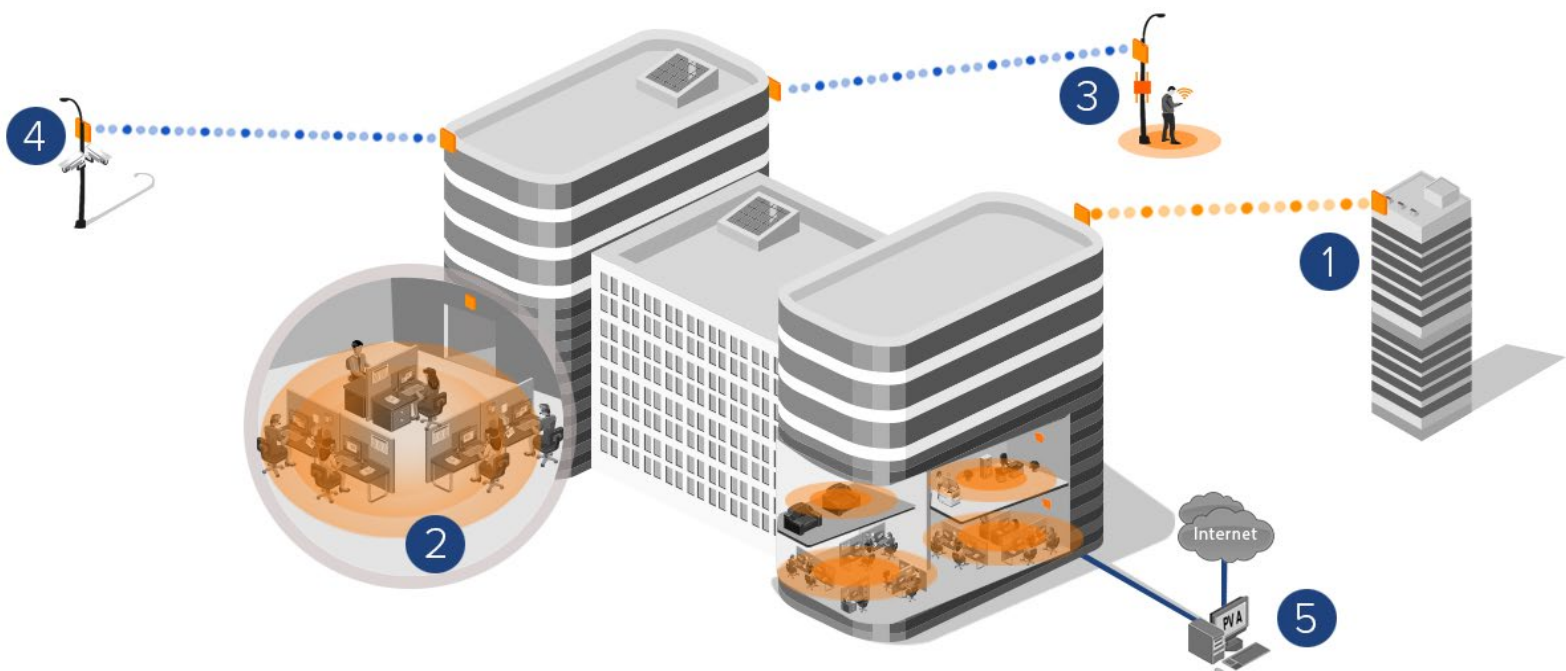

## A Complete Solution for Enterprises

- 1 Office Connectivity
- 2 Indoor WiFi
- 3 Outdoor WiFi
- 4 Video Camera/Security Connectivity
- 5 Total Network Management

## Office Connectivity

Proxim's high performance Tsunami® solutions deliver over 600 Mbps throughput over long distances, connecting remote offices in areas where wire line is not available, not reliable, or not cost effective. Additionally, with advanced Radio Frequency technologies, Tsunami® solution ensures high availability with minimal error rates in the most challenging interference conditions.