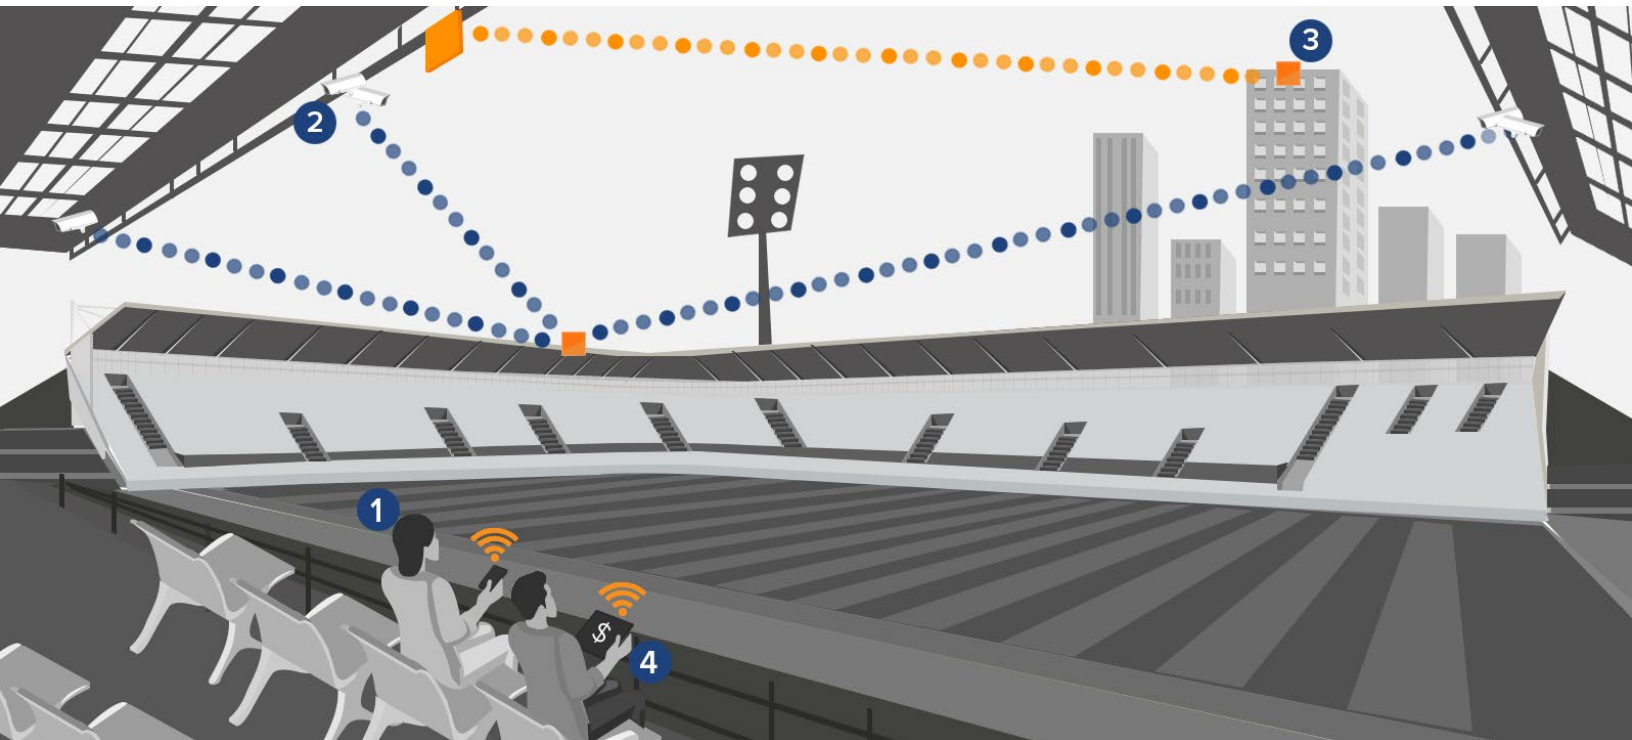

Proxim Wireless Offers a Comprehensive Solution for Public Events.

- 1 Outdoor WiFi
- 2 Surveillance Connectivity
- 3 Wide Area Connectivity
- 4 Unlock Revenue Opportunities