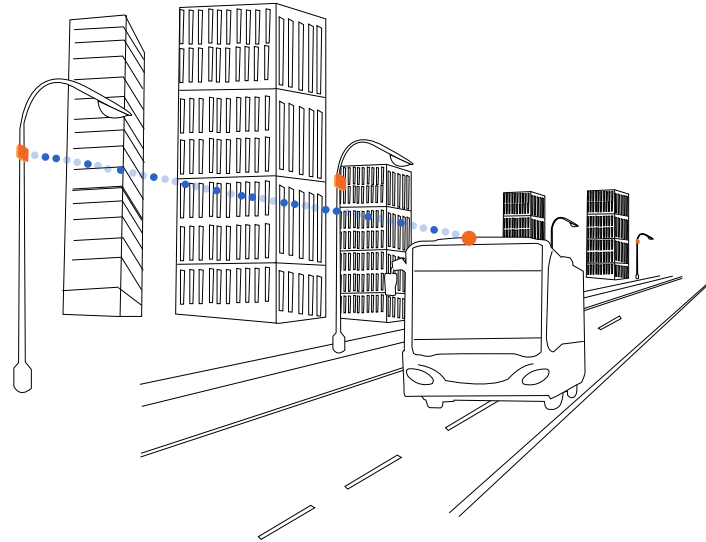

Surveillance Connectivity

Proxim offers a comprehensive portfolio of wireless solutions for outdoor video surveillance transmission. Proxim's Tsunami® point to point and point to multipoint solutions offer superior QoS (WORP), and exceptional interference immunity technology – Proxim ClearConnect™. Between these technologies Tsunami networks are able to enforce strict QoS and SLAs for delay sensitive packets such as voice and video to ensure minimal jitter, packet loss and latency.