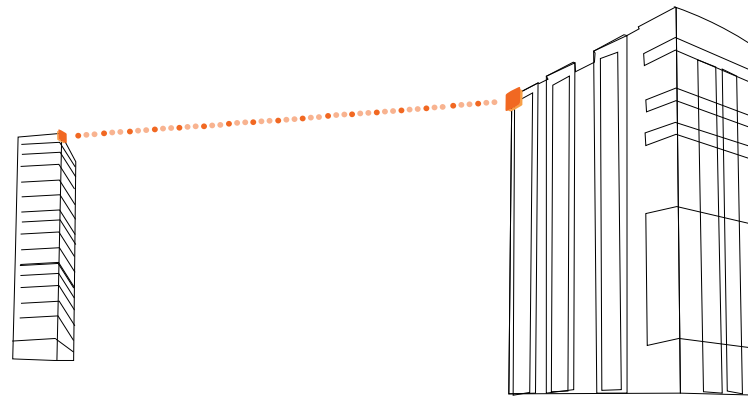

## Infrastructure Connectivity

Connect everything from parking meters and toll gates to traffic lights with the help of a wide range of point to point and multipoint Tsunami® wireless solutions. Tsunami® solutions come in a variety of bandwidth options from 25 Mbps to over 600 Mbps real world speeds.