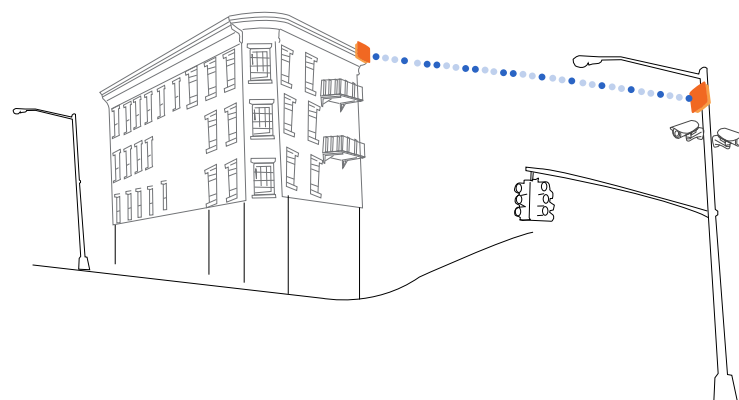

Why Proxim for Your Organization

“We wanted to get the best data rate we could to give us flexibilities in the future,” said Ho. “On the service side, Proxim has continuously demonstrated its capabilities as a collaborative partner. Proxim has provided superior customer support. They’ve helped us through the entire process, and we’re looking to them for support, both now and in the future.”

High Availability and Reliable Connectivity

Proxim ClearConnect™

Ensures Proxim Tsunami® radios operate even in the most hostile RF conditions where other standard wireless technologies simply fail to perform. It offers a host of adaptive features including Dynamic Channel Selection, Satellite Density, Beam Steering and many more to ensure high spectrum efficiency with minimal error rates.

WORP®

Proxim has invested over fifteen years of continuous development and wireless expertise to create our Wireless Outdoor Routing Protocol known as WORP®. WORP® is a reliable, secure, and highly efficient protocol that guarantees delivery and optimal performance with Quality of Service controls, supporting quad play applications on a single wireless network such as mobility, video surveillance, VoIP and other delay sensitive multimedia applications. WORP® also helps ISPs control bandwidth and differentiate service offerings with the ability to enforce SLAs. Learn more about the [WORP® advantage here.](#)

Seamless Connectivity for Train to Trackside Applications

Proxim FastConnect™

Delivering wireless broadband for trains, vehicles and metros with true mobility support and with unparalleled throughput of 600 Mbps, Proxim FastConnect™ supports session persistence for real time applications. With extremely fast handoffs, and the buffering of data during the actual hand off period, WORP® ensures an application will experience zero packet loss during a hand over from one base station unit to the next, a critical feature for applications such as onboard video security, or VoIP sessions.