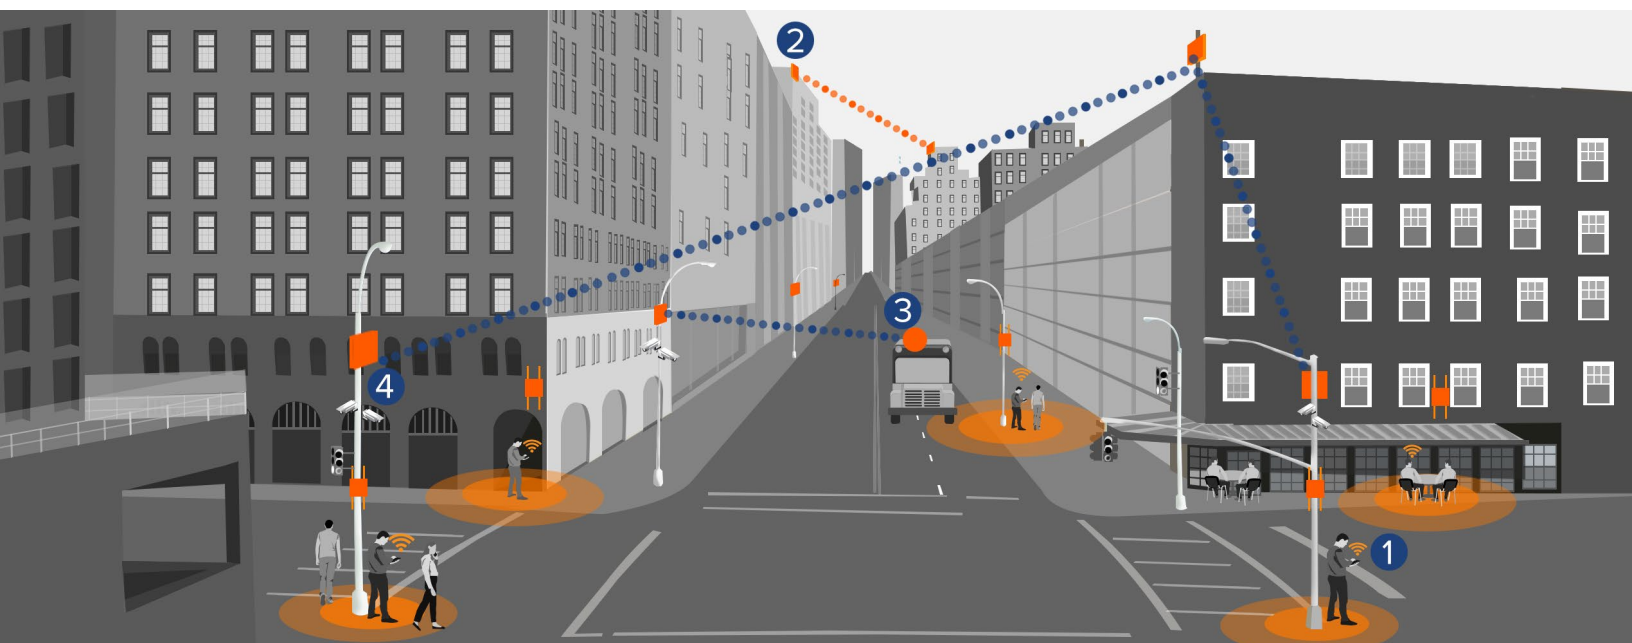

Proxim Wireless for Smart Cities

Today, cities across the globe are getting 'smarter'. City governments want virtually everything to be connected, from traffic signals and parking meters to convention centers, shopping districts and public transportation. Safety and security is an important part of their 'smart' endeavor too with video security being an additional, mission critical application. Additionally, residents expect cities to provide ubiquitous WiFi just as another utility such as water or electricity.

To support all these applications in on a single network, municipal and government IT teams require carrier class networks with advanced QoS that run with virtually zero downtime. At the same time these deployments must meet cost constraints to make their 'smart city' implementation economically viable.

Proxim Wireless Supports a Wide Variety of Solutions

- 1 Public WiFi Hotspot
- 2 Infrastructure Connectivity
- 3 Public Transportation Connectivity and WiFi
- 4 Surveillance Connectivity