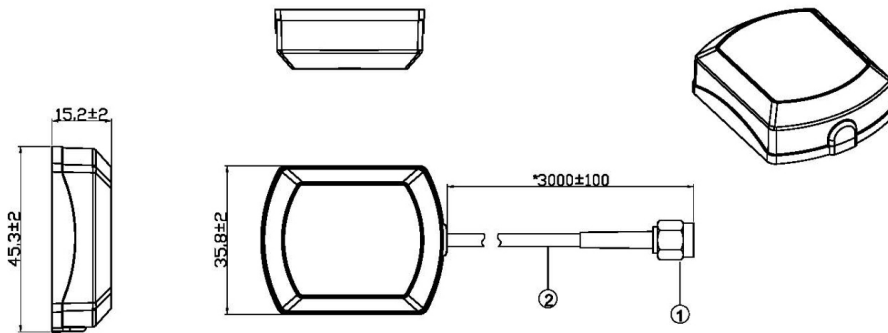

Drawing

Item	
1	SMA Male connector
2	RG174 Cable – Black