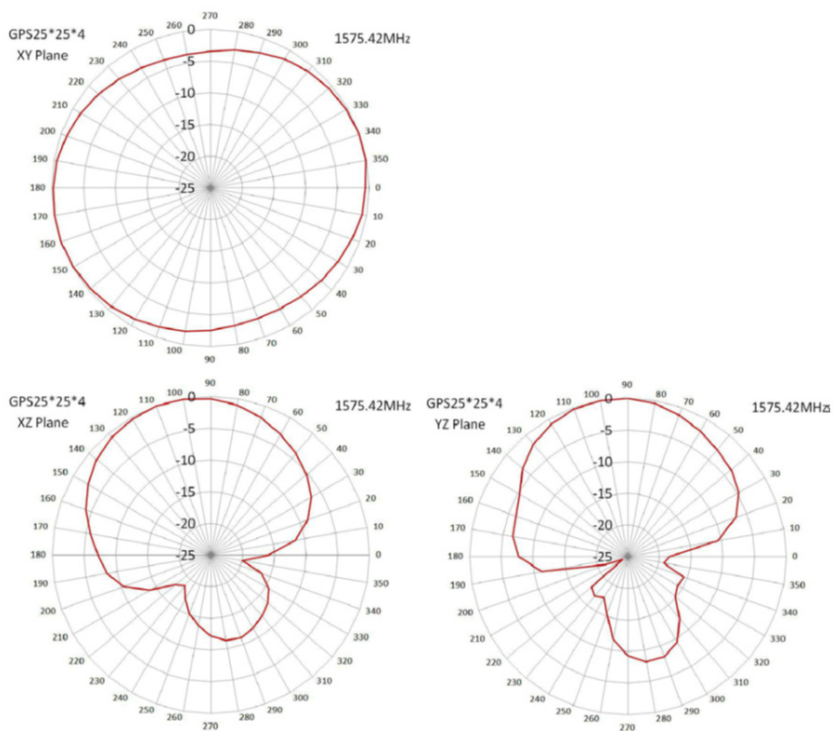

Radiation Pattern

ABOUT PROXIM WIRELESS:

Proxim Wireless is a global leader in advanced wireless broadband and WiFi solutions that deliver high performance and high availability communications. Celebrating 40 years of pioneering wireless solutions, Proxim is recognized for unparalleled reliability, superior performance, and drive for innovation.

© 2023 Proxim Wireless Corporation. All rights reserved. Proxim is a registered trademark and the Proxim logo is a trademark of Proxim Wireless Corporation. All other trademarks mentioned herein are property of their respective owners. Specifications are subject to change without notice.