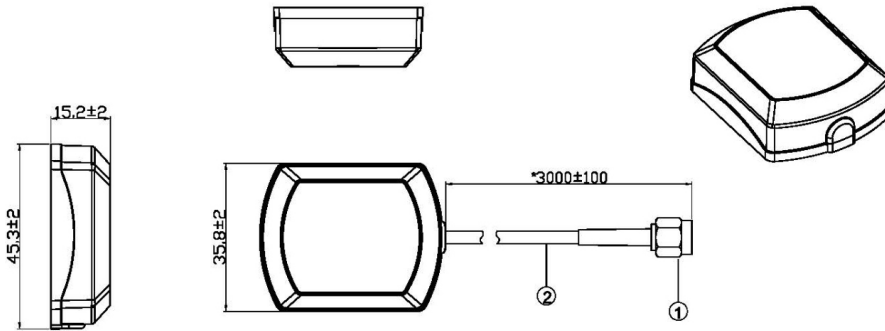

Drawing

Item	
1	SMA Male connector
2	RG174 Cable – Black