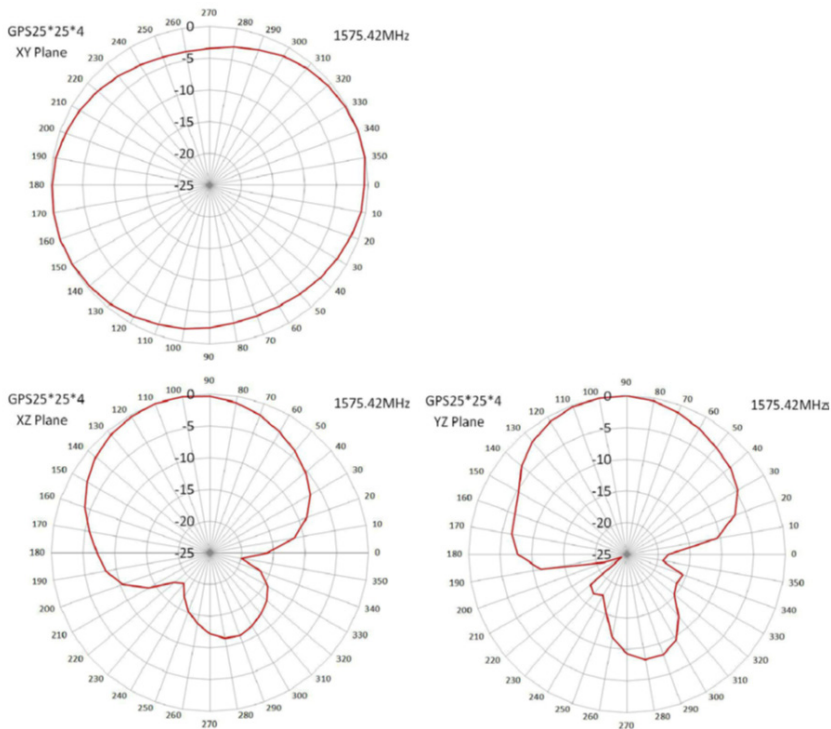

Radiation Pattern

ABOUT PROXIM WIRELESS:

Proxim Wireless is a global leader in advanced wireless broadband and WiFi solutions that deliver high performance and high availability communications. Celebrating 40 years of pioneering wireless solutions, Proxim is recognized for unparalleled reliability, superior performance, and drive for innovation.

© 2023 Proxim Wireless Corporation. All rights reserved. Proxim is a registered trademark and the Proxim logo is a trademark of Proxim Wireless Corporation. All other trademarks mentioned herein are property of their respective owners. Specifications are subject to change without notice.