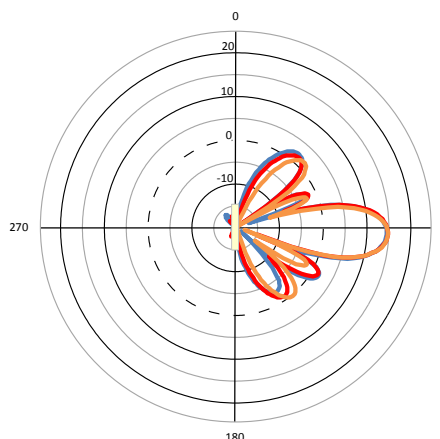

V-pol Elevation

- 2.300 GHz
- 2.500 GHz
- 2.700 GHz

ABOUT PROXIM WIRELESS:

Proxim Wireless is a global leader in advanced wireless broadband and WiFi solutions that deliver high performance and high availability communications. Celebrating 40 years of pioneering wireless solutions, Proxim is recognized for unparalleled reliability, superior performance, and drive for innovation.

© 2023 Proxim Wireless Corporation. All rights reserved. Proxim is a registered trademark and the Proxim logo is a trademark of Proxim Wireless Corporation. All other trademarks mentioned herein are property of their respective owners. Specifications are subject to change without notice.