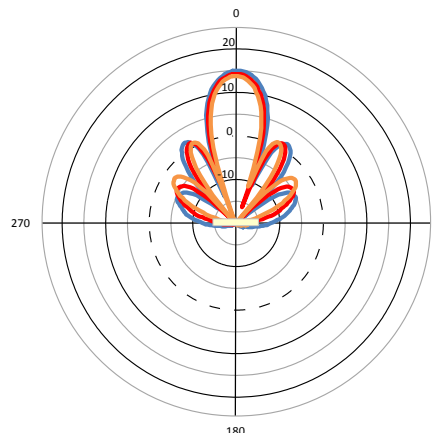

V-pol Azimuth

- 2.300 GHz
- 2.500 GHz
- 2.700 GHz