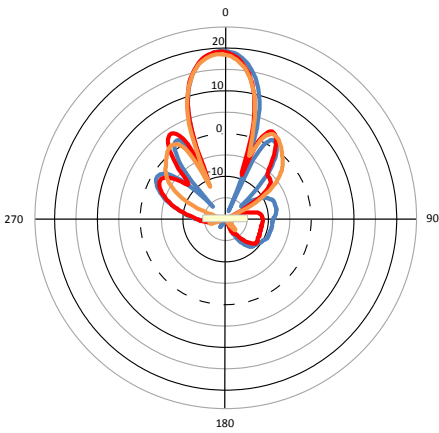

Antenna Patterns

H-pol Azimuth

- 2.300 GHz
- 2.500 GHz
- 2.700 GHz