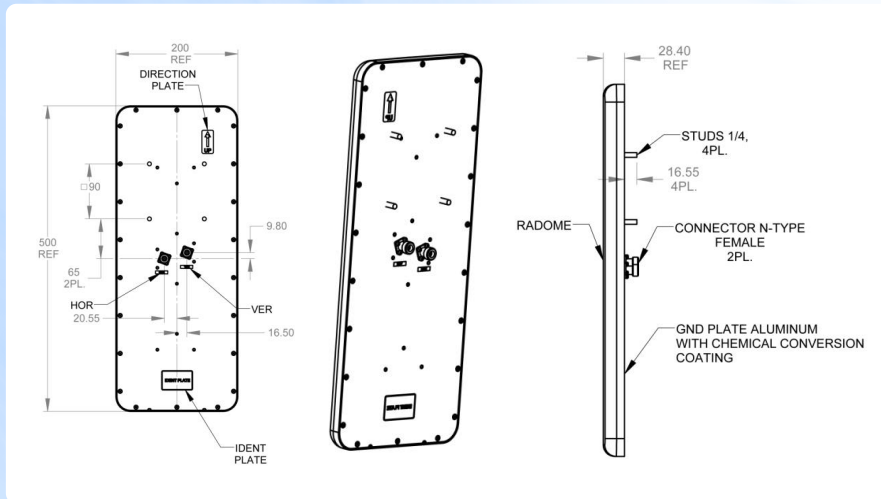

4.9 - 6 GHz Dual Polarized Antenna SA5-6015-DP

6 GHz, 16.5 dBi, 60° Sector Antenna

Technical Specifications

REGULATORY COMPLIANCE	RoHS , CE 0682
ELECTRICAL	
FREQUENCY RANGE	4.9 – 6.0 GHz
GAIN	14.5 dBi (min) @ 4.9 - 4.95 GHz 15.0 dBi (min) @ 4.95 - 5.15 GHz 15.5 dBi (min) @ 5.15 – 5.47 GHz 16.5 dBi (min) @ 5.47 – 6.0 GHz
VSWR	2 :1 (max) 1.7 : 1 (typ)
3DB AZIMUTH BEAM WIDTH	60° (typ)
3DB ELEVATION BEAM WIDTH	8° (typ)
POLARIZATION	Dual Linear Vertical + Horizontal
CROSS POLARIZATION	-15 dB (typ)
F/B RATIO	20dB (max)
EL SIDE LOBES LEVEL	-12dB (typ)
PORT TO PORT ISOLATION	22 dB (min) 25 dB (typ)
INPUT IMPEDANCE	50 Ω
INPUT POWER	20W (max)
LIGHTNING PROTECTION	DC Grounded

MECHANICAL	
DIMENSIONS (L X W X D)	500 x 200 x 30 mm (max)
WEIGHT	1.5 kg (max)
CONNECTOR	2 x N-type female
BASE PLATE	Aluminum with chemical conversion coating
RADOME	Plastic
RADOME THICKNESS	2.0 ± 0.2 mm
OUTLINE DRAWING	RD42850600C
MOUNTING KIT	MT-120025
ENVIRONMENTAL	
LOW TEMPERATURE	-55°C
HIGH TEMPERATURE	+71°C
TEMP. CYCLING	-45°C +70°C
VIBRATION	Random 4M5
SHOCK MECHANICAL	4M5
HUMIDITY	95%
WATER TIGHTNESS	IP67
FLAMMABILITY	Class HB
ICE AND SNOW	25mm Radial
WIND SPEED SURVIVAL OPERATION	220 Km/h, 160 Km/h