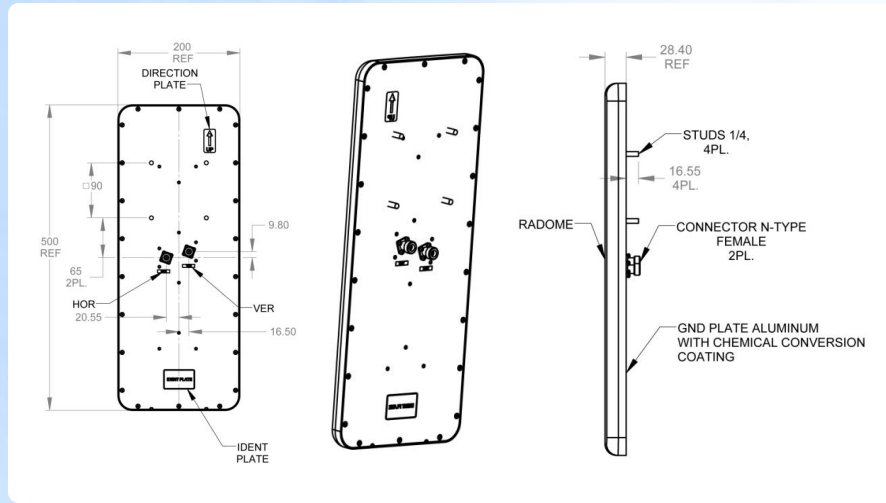

### Technical Specifications

<b>REGULATORY COMPLIANCE</b>	RoHS , CE 0682
<b>ELECTRICAL</b>	
FREQUENCY RANGE	4.9 – 6.0 GHz
GAIN	14.5 dBi (min) @ 4.9 - 4.95 GHz 15.0 dBi (min) @ 4.95 - 5.15 GHz 15.5 dBi (min) @ 5.15 – 5.47 GHz 16.5 dBi (min) @ 5.47 – 6.0 GHz
VSWR	2 :1 (max) 1.7 : 1 (typ)
3DB AZIMUTH BEAM WIDTH	60° (typ)
3DB ELEVATION BEAM WIDTH	8° (typ)
POLARIZATION	Dual Linear Vertical + Horizontal
CROSS POLARIZATION	-15 dB (typ)
F/B RATIO	20dB (max)
EL SIDE LOBES LEVEL	-12dB (typ)
PORT TO PORT ISOLATION	22 dB (min) 25 dB (typ)
INPUT IMPEDANCE	50 Ω
INPUT POWER	20W (max)
LIGHTNING PROTECTION	DC Grounded

<b>MECHANICAL</b>	
DIMENSIONS ( L X W X D )	500 x 200 x 30 mm (max)
WEIGHT	1.5 kg (max)
CONNECTOR	2 x N-type female
BASE PLATE	Aluminum with chemical conversion coating
RADOME	Plastic
RADOME THICKNESS	2.0 ± 0.2 mm
OUTLINE DRAWING	RD42850600C
<b>MOUNTING KIT</b>	MT-120025
<b>ENVIRONMENTAL</b>	
LOW TEMPERATURE	-55°C
HIGH TEMPERATURE	+71°C
TEMP. CYCLING	-45°C +70°C
VIBRATION	Random 4M5
SHOCK MECHANICAL	4M5
HUMIDITY	95%
WATER TIGHTNESS	IP67
FLAMMABILITY	Class HB
ICE AND SNOW	25mm Radial
WIND SPEED SURVIVAL OPERATION	220 Km/h, 160 Km/h